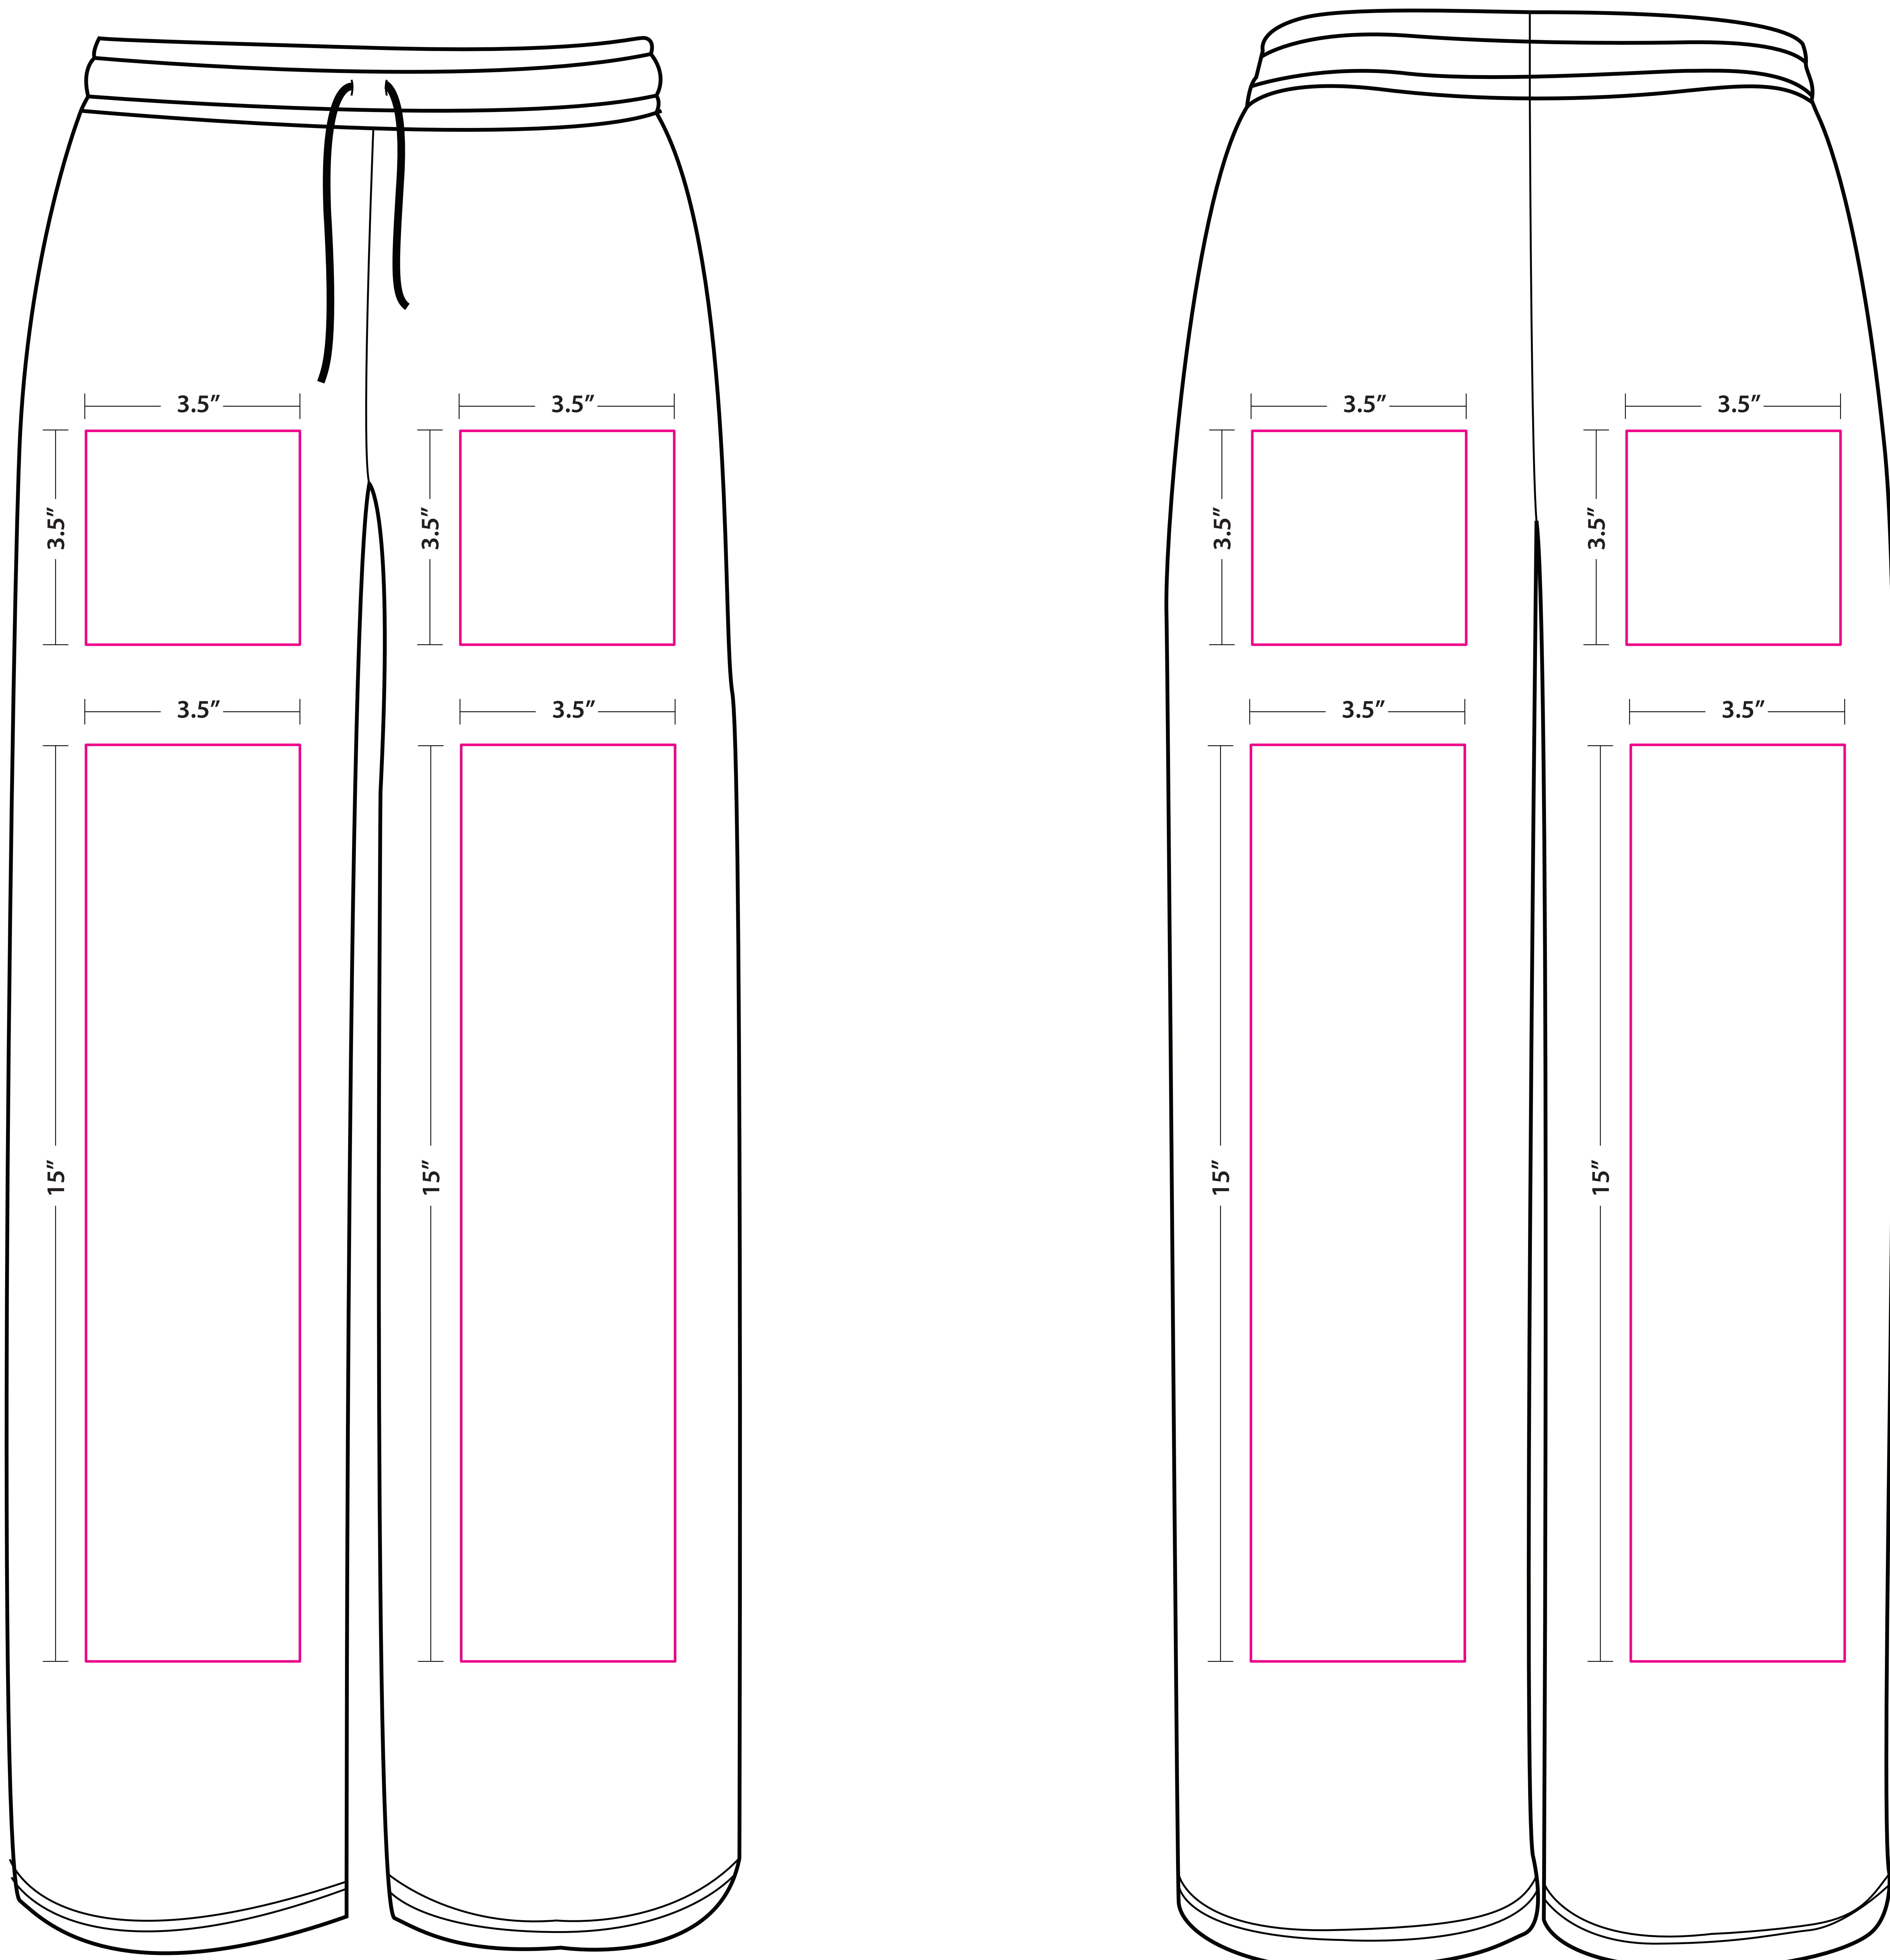

PRINT TEMPLATE

Product: Long Pants

Size: 3.5"x3.5", 3.5"x15"

FAQ: <http://support.printpapa.com/KB/a360/how-to-prepare-your-files-for-screen-printed-products.aspx>

Important Instruction:

1. Check your spelling
2. Convert text to outline
3. Pick uncoated pantone

Imprint Information:

Ink Color(s)

Print Size:

W X

H